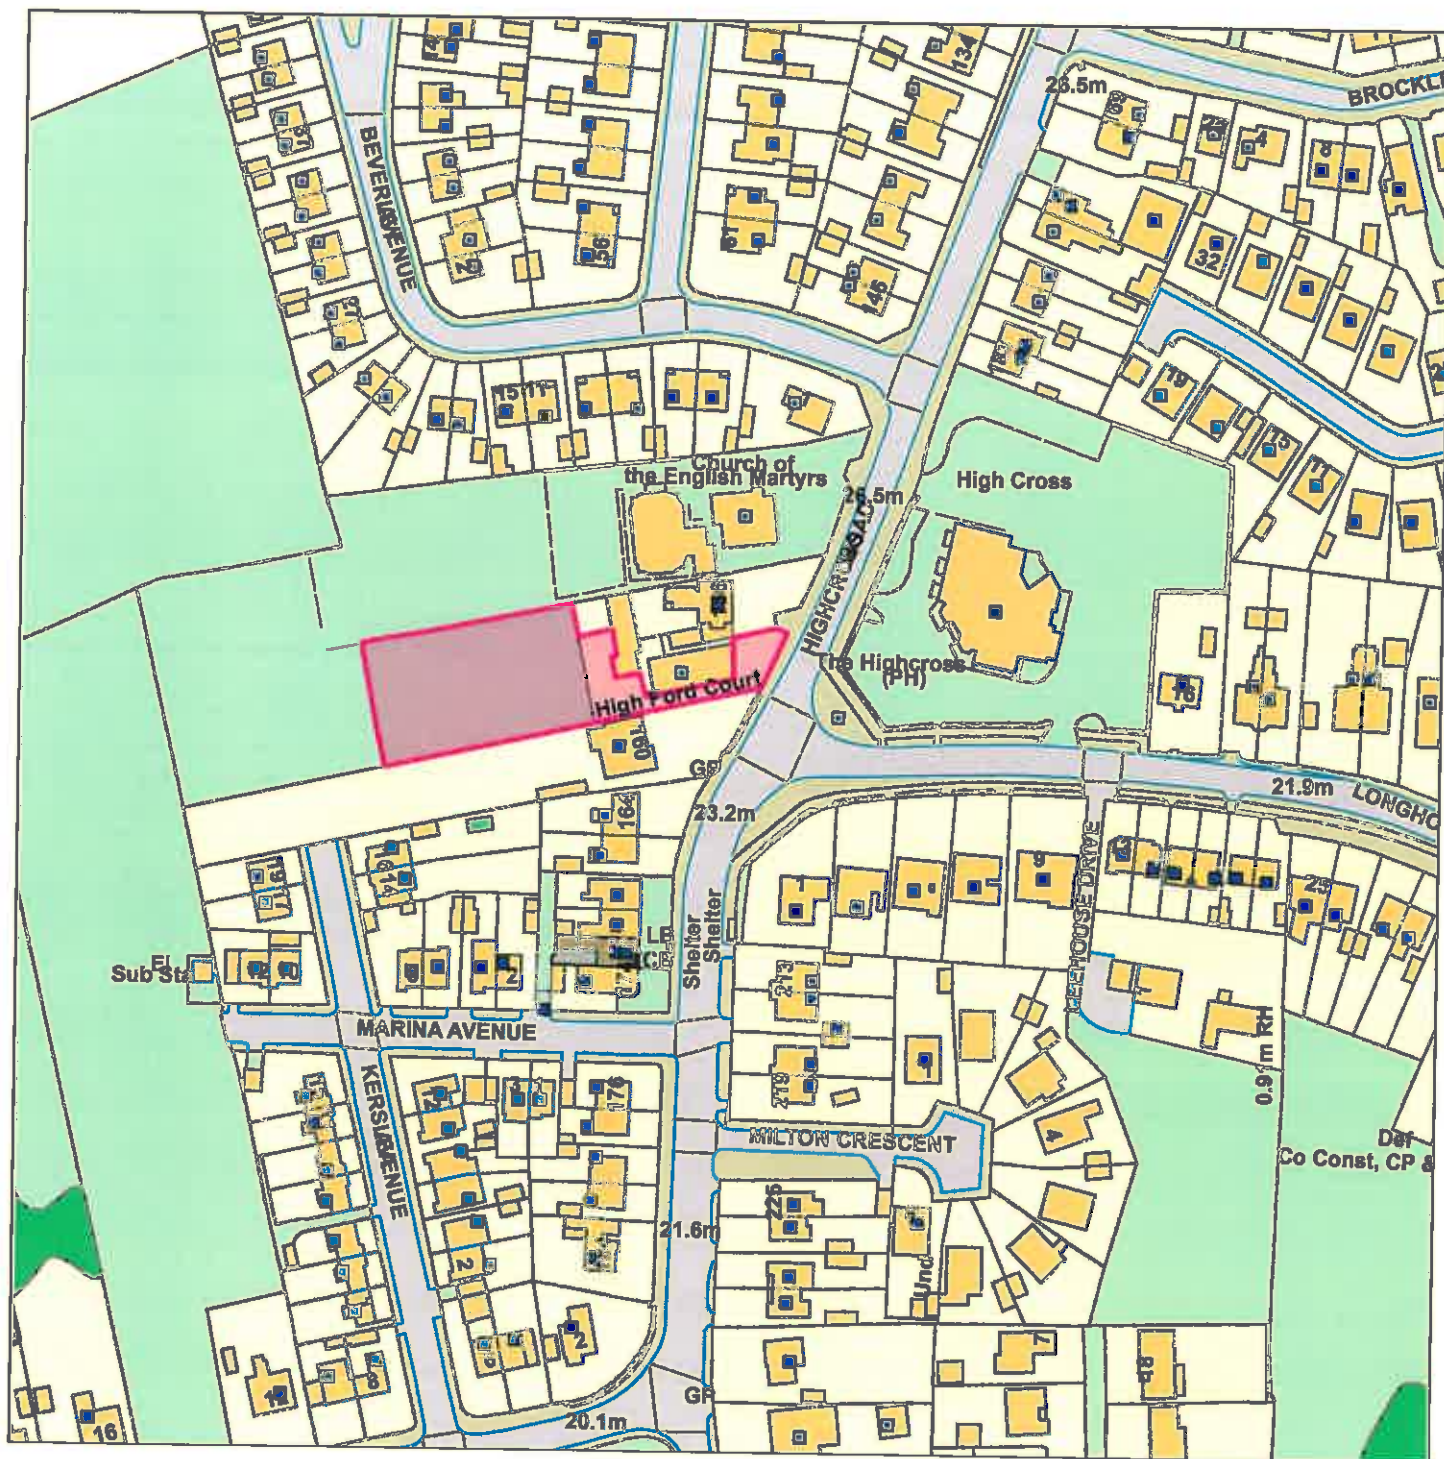

Planning Committee

Rear of Highford Court 158 Highcross Road Poulton

Scale : 1:1726

Reproduced from the Ordnance Survey map with the permission of the Controller of Her Majesty's Stationery Office © Crown Copyright 2012.

Unauthorised reproduction infringes Crown Copyright and may lead to prosecution or civil proceedings.

Organisation	Wyre Council
Department	Planning Department
Comments	Item 3
Date	23 January 2019
SLA Number	100018720